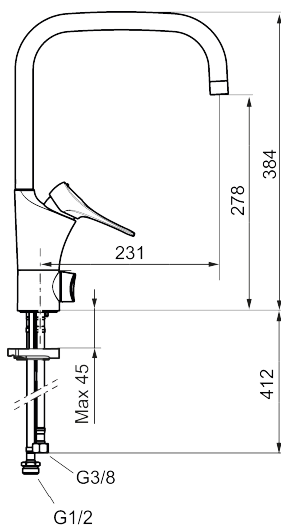

**Article number:** 86110010 **Flow 3 bar:** 6.0 l/m

**Description:** Chrome

### Unique characteristics

Backflow protection unit type **AA**

- Cold Start
- Ceramic cartridge with soft closing function
- Adjustable flow control and temperature limiter
- Eco Flow (energy and water saving aerator)
- Swivel spout, limitation part for 60°, 85°, 110° or 360° included
- With dish washer valve, switchable between cold and hot water. Pre-set on cold water
- Soft PEX® hoses with 3/8" connecting nut (stainless steel braided)
- Lead Free material
- Hole diameter Ø34-37 mm